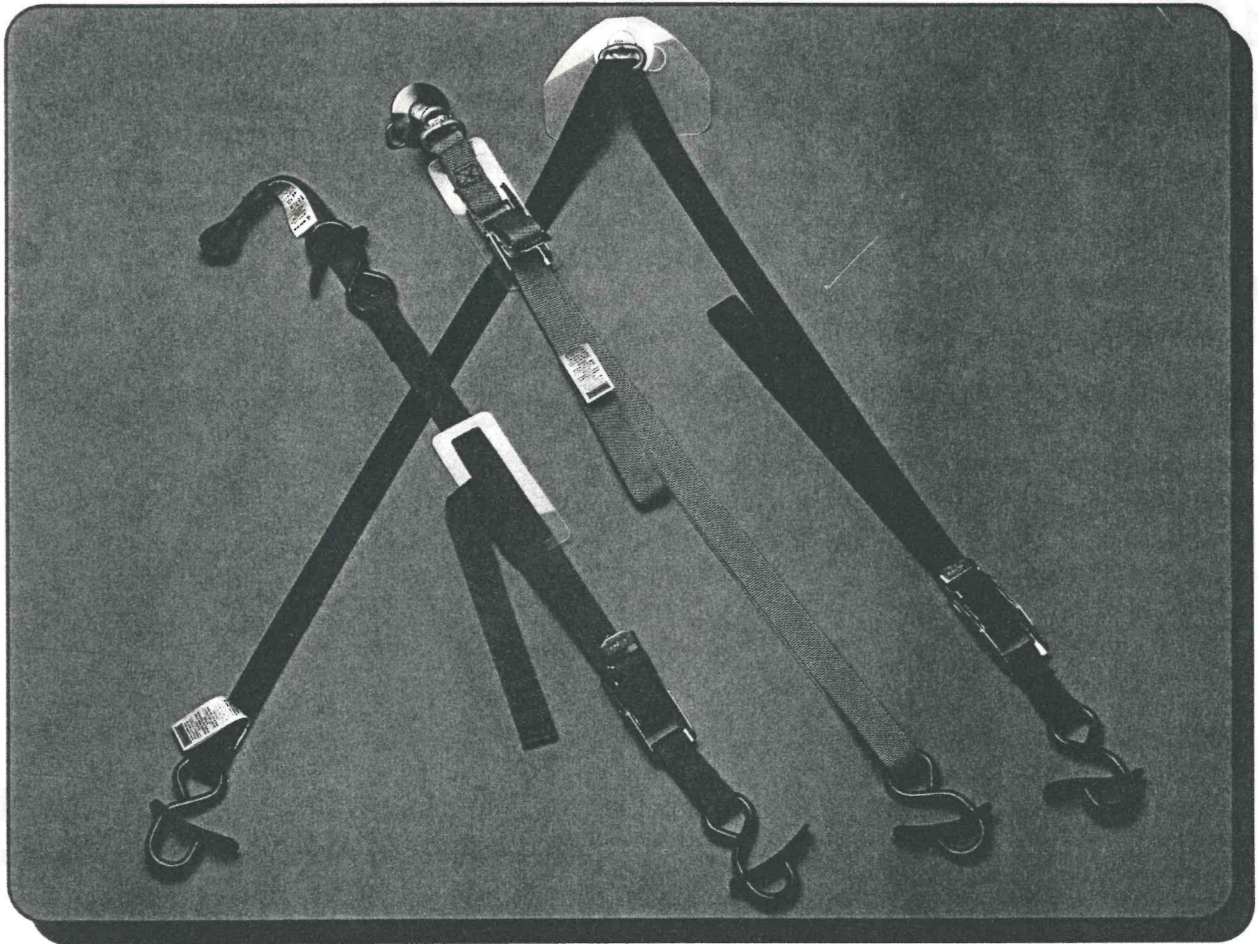

PERSONAL WATERCRAFT TIEDOWNS

BULLETIN NO. 183

APRIL 30, 1993

New tiedown straps for securing personal watercraft to trailer and transporters. Three models fit virtually any watercraft and trailer combination on the market today. Two models fit the Kawasaki watercraft line and the third is a universal tiedown.

All of the personal watercraft tiedowns feature:

- Patented 1" stainless steel overcenter buckle that adds just the right amount of tension while being resistant to rust and corrosion
- Patented rubber keeper for each "S" hook to help keep the hook secure to the trailer
- Plastic pads protect the finish of the watercraft while protecting the webbing from abrasion
- Each strap assembly has a breaking strength of 500 lbs.
- Packaged individually for display
- Available in 6 popular colors: Black, Royal Blue, Turquoise, Lime Green, Hot Pink and Purple