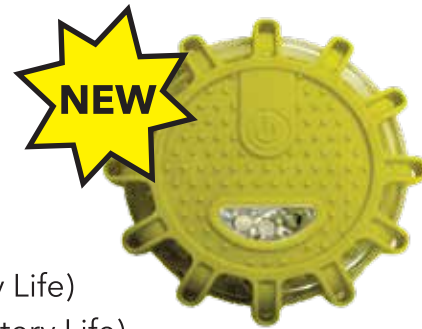

## HELP LIGHT KIT

50440-10

**HELP Light Kit - 3 Puck Style Lights with Storage Bag**

- Made with Impact Resistant Plastic in safety yellow
- 15 high output LEDs (12 red, 3 white)
- 360-degree visibility for up to 1 mile
- Rain proof
- Runs on 3 AAA batteries (included)
- Back contains magnet and folding hook
- Three lighting modes:
  - Red LEDs on steady (5 hours of Battery Life)
  - Red LEDs double pulse (9 hours of Battery Life)
  - White LEDs on steady (6 hours of Battery Life)

## VESTS

50532-12

**5-Point Tear-Away High Visibility Fluorescent Lime Green Safety Vest**

FRONT

50532-13

**5-Point Tear-Away High Visibility Fluorescent Orange Red Safety Vest**

BACK

- High visibility fluorescent lime green or orange red provide good daytime visibility while the 2" retro-reflective stripes enhance visibility for improved night time safety
- Both vests are made in compliance with CSA Z96-15 Class 2, Level 1 and ANSI/ISEA 107-2015 Type R, Class 2
- One-size-fits-most safety vest with 5-point tear-away Velcro side, shoulder and front closures.

## LED FLASHLIGHT

50437-10PK

- Light output is 400 lumens
- Light range 200M
- Battery run time 2 hours
- Blue on-off tactical type tail switch
- Runs on 3 AAA alkaline batteries (provided)
- Durable, rain-resistant anodized aluminum case
- Light beam size zoom in and out by moving the barrel