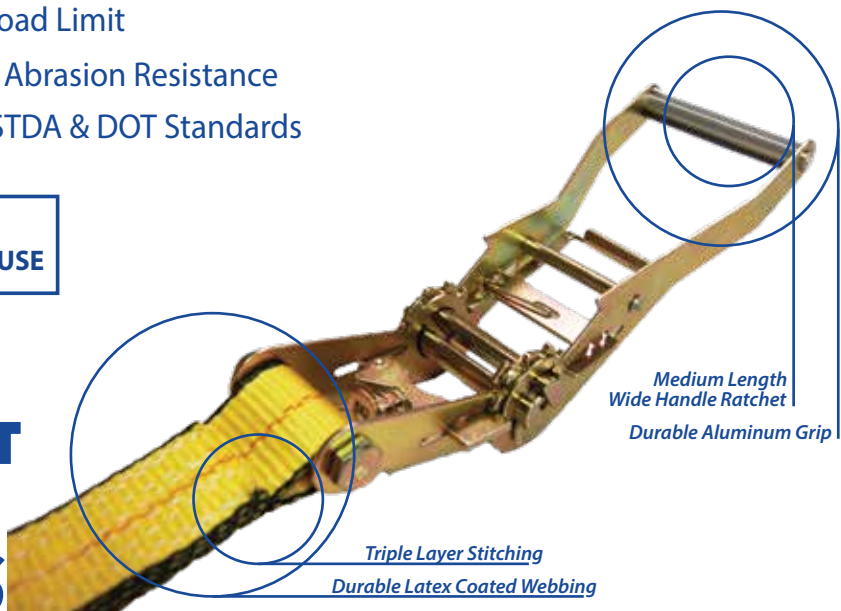

HEAVY DUTY MERCHANDISING

3,333lbs Working Load Limit

Flat or J-Hook | Superior UV & Abrasion Resistance

9-Piece Display Box | Meets WSTDA & DOT Standards

**BEST CHOICE FOR
CONTRACTOR OR DIY USE**

2 IN X 27 FT RATCHETING TIE-DOWNS

556
Flat Hook

556-WHK
Double J-Hook

Easy Merchandising

CI-065_0819